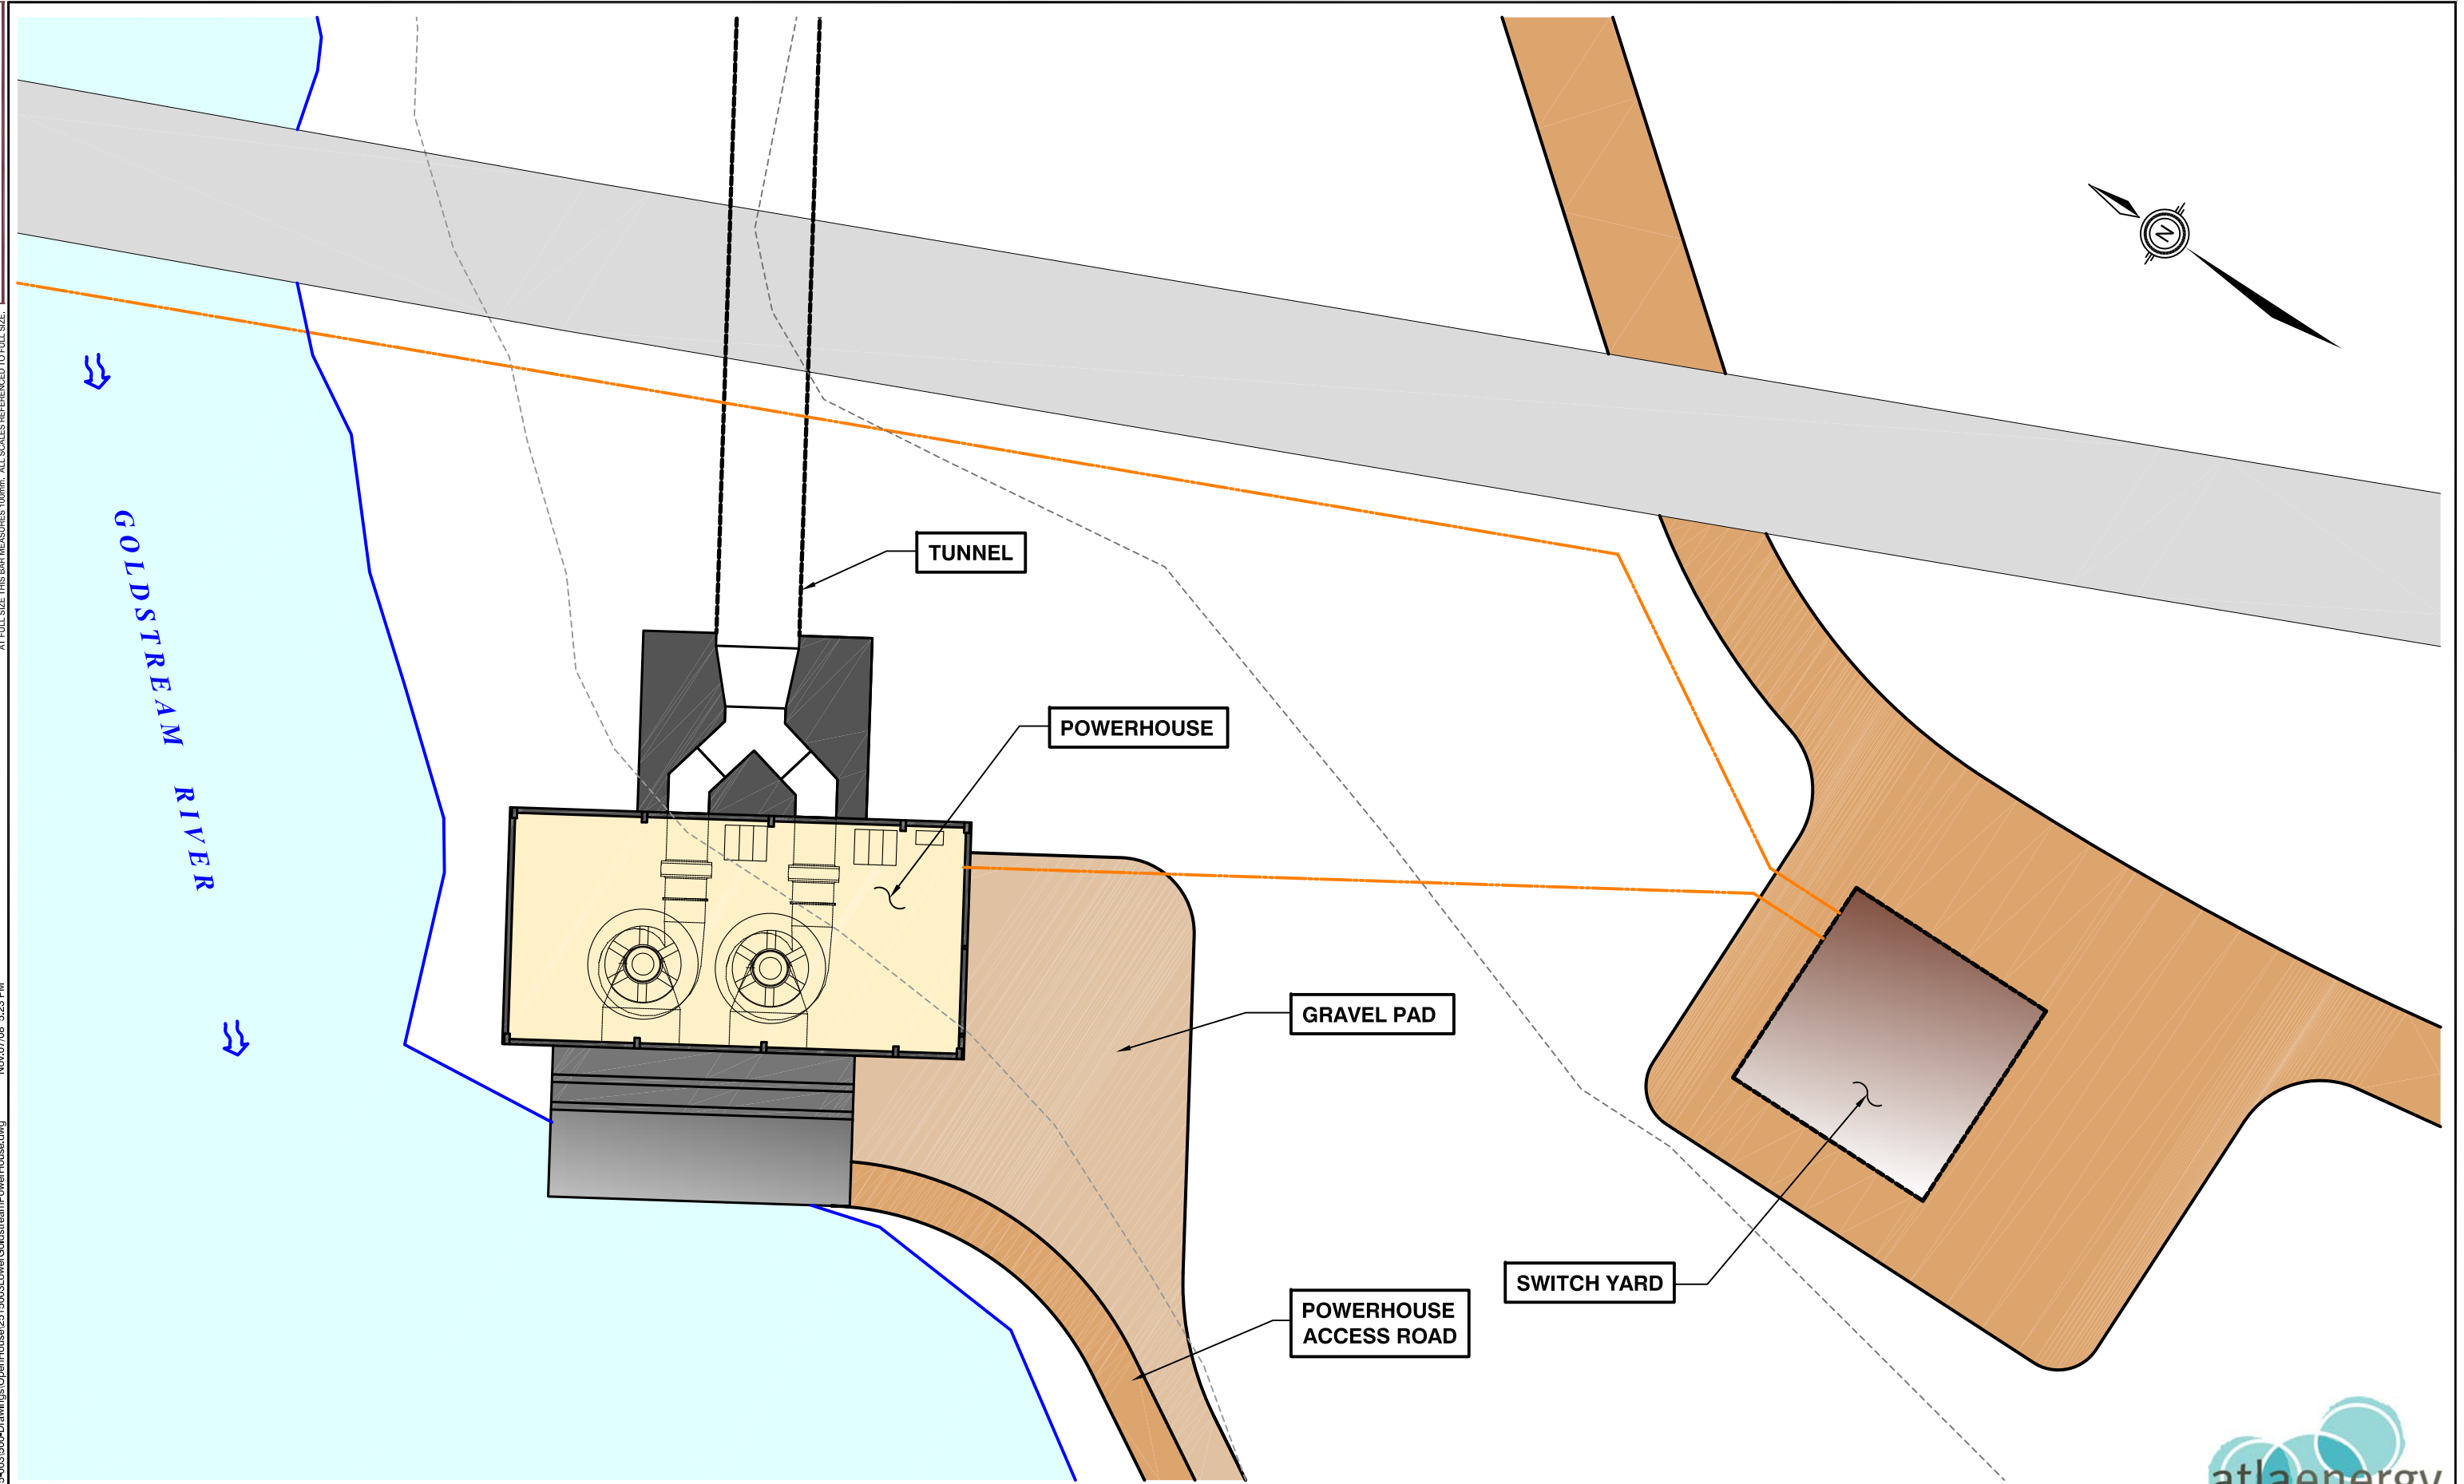

Q:\2500-2599\25115-03\Drawings\OpenHouse\25115003\LowerGoldstreamPowerHouse.dwg Nov-07/08 5:23 PM AT FULL SIZE THIS BAR MEASURES 100mm. ALL SCALES REFERENCED TO FULL SIZE.

8 0 8
Scale in Metres

Proposed Lower Goldstream Powerhouse Design