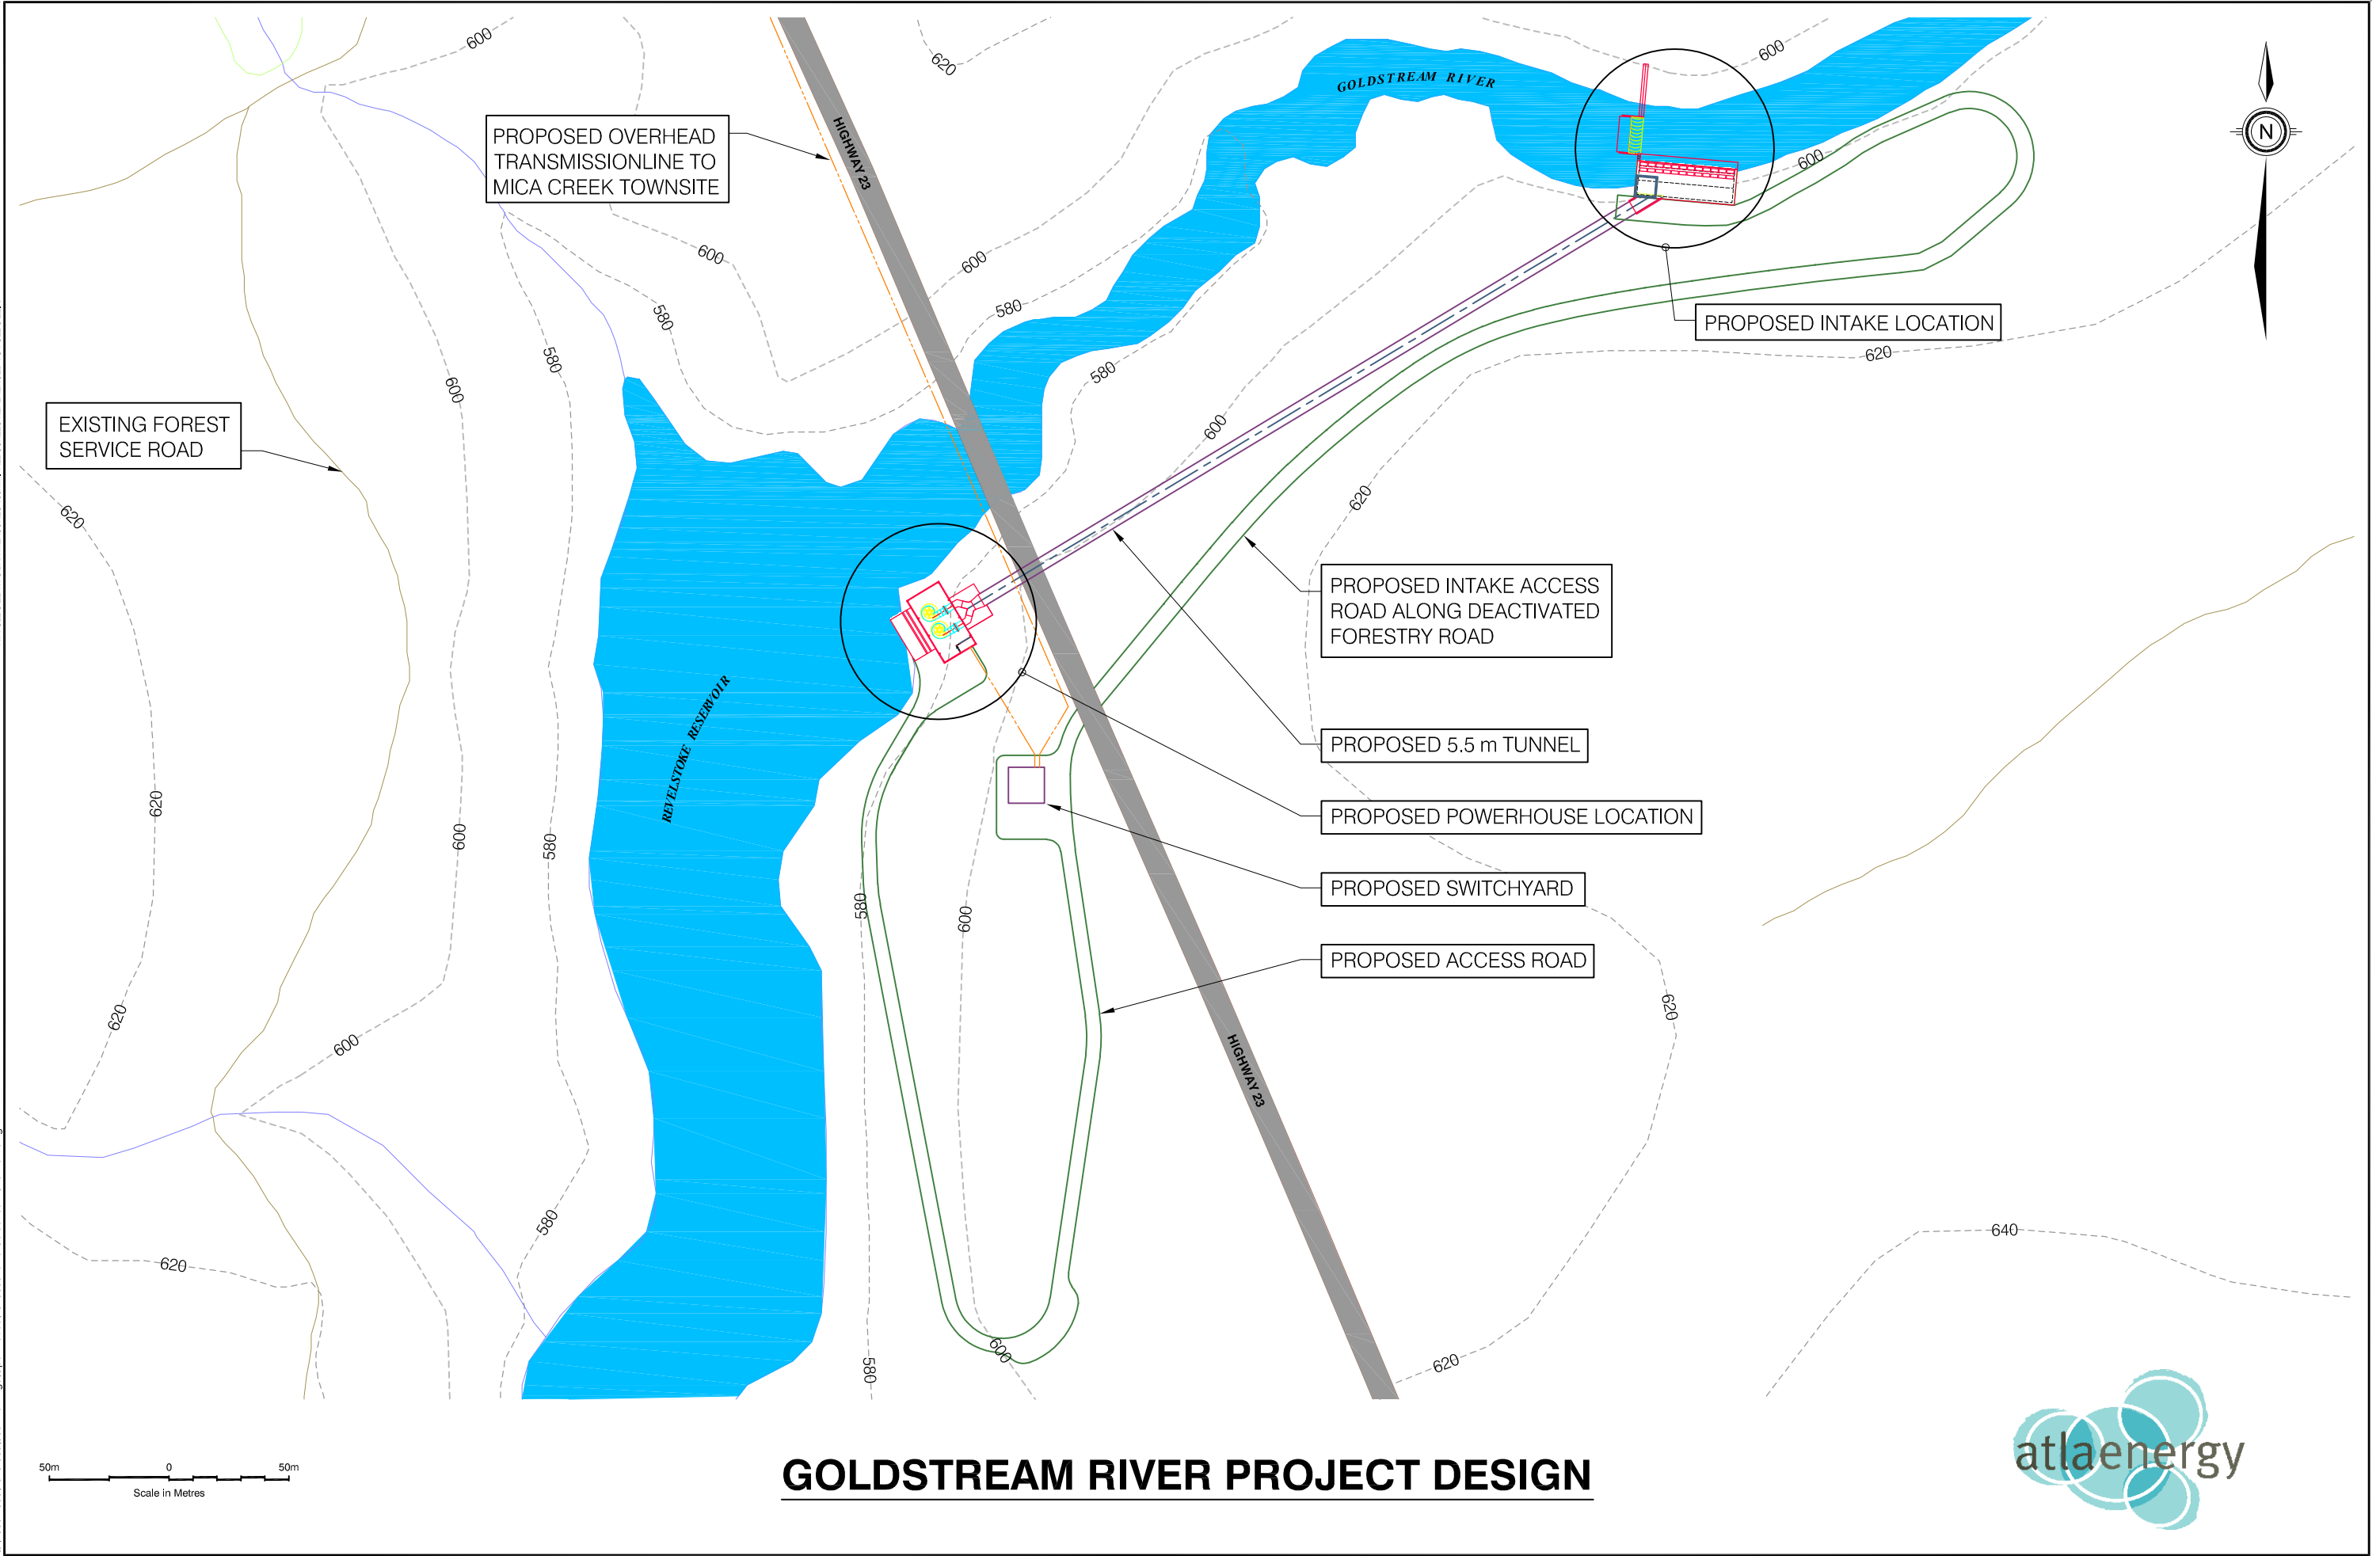

G:\2500-2599\2515-003-500-Drawings\OpenHouse\2515003.LowerGoldstreamOverview.dwg
AT FULL SIZE THIS BAR MEASURES 100mm. ALL SCALES REFERENCED TO FULL SIZE.

GOLDSTREAM RIVER PROJECT DESIGN