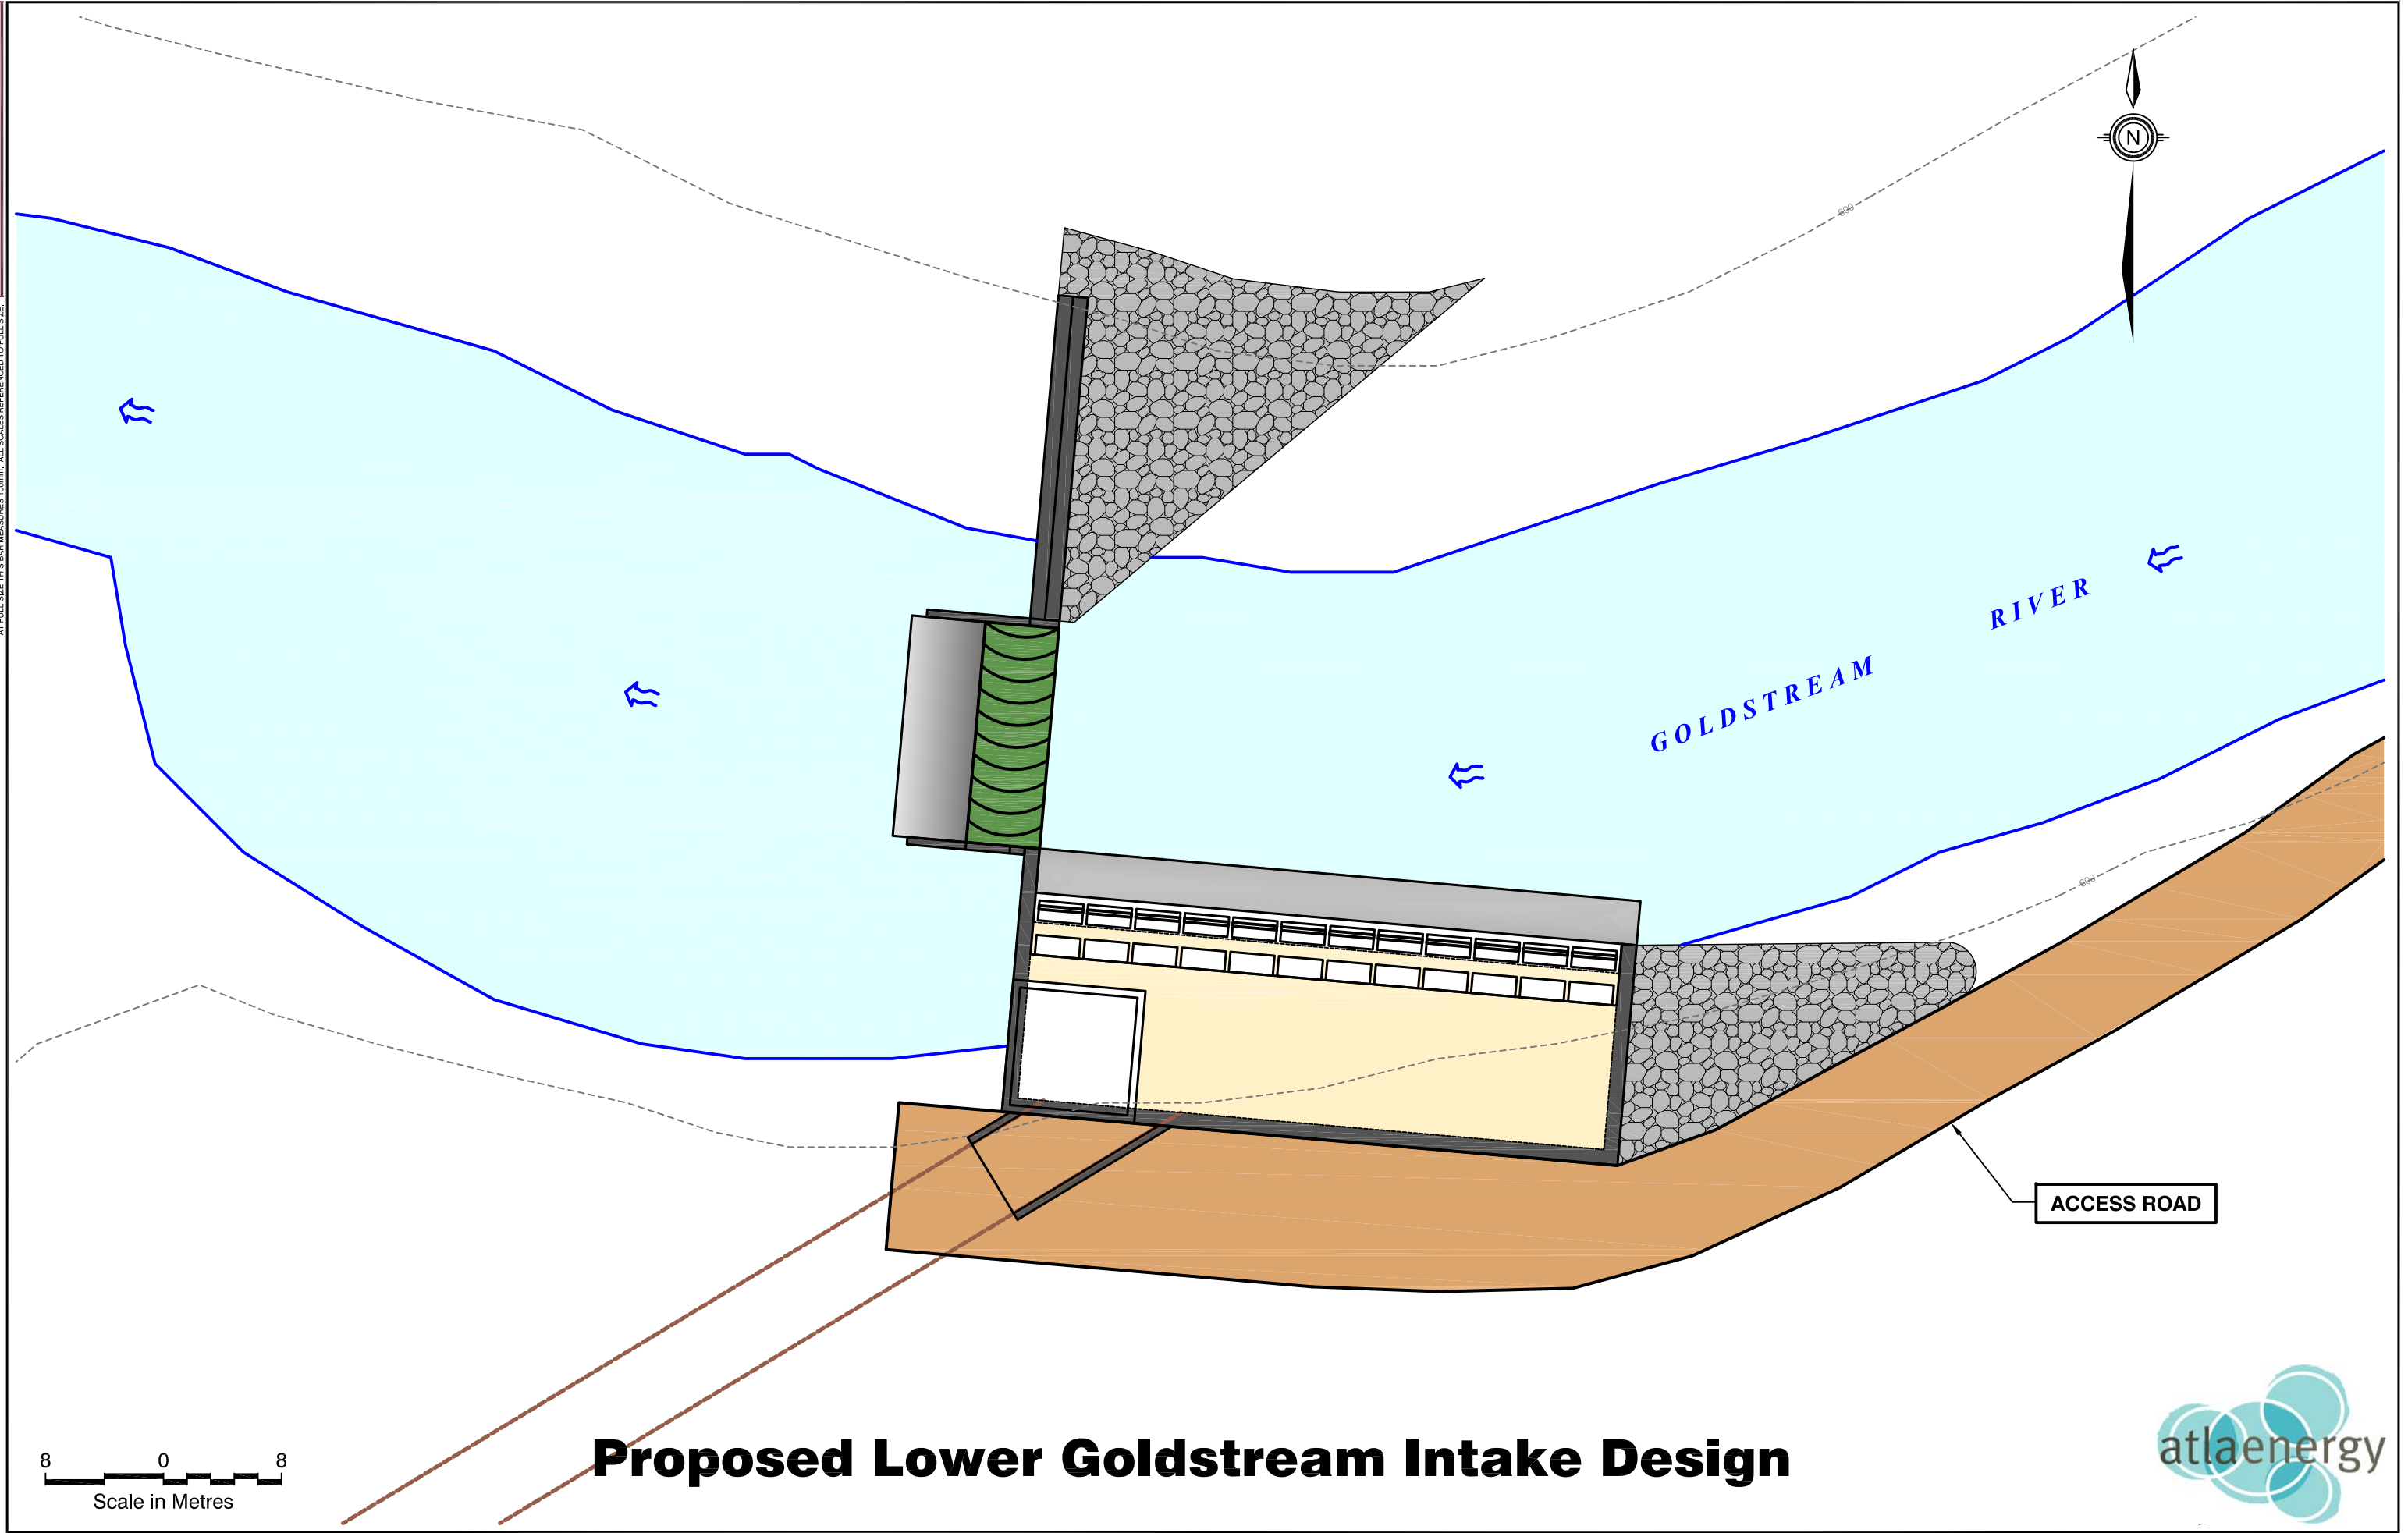

AT FULL SIZE THIS BAR MEASURES 100mm. ALL SCALES REFERENCED TO FULL SIZE.

8 0 8
Scale in Metres

Proposed Lower Goldstream Intake Design